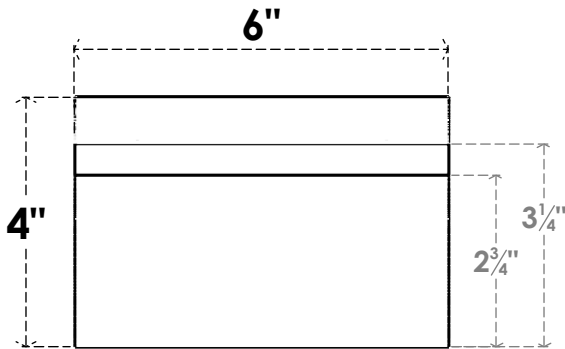

ITEM NUMBER: RFTURO060X04000X16000X004YOR00RCPR

6"W X 4"H X 16"L TIMBERTHANE ROUGH CEDAR YORKTOWN FAUX WOOD OPEN RAFTER TAIL, 4"L END, PRIMED TAN

SIDE PROFILE

FRONT PROFILE

ISOMETRIC

GENERATED DATE : 03/02/2023