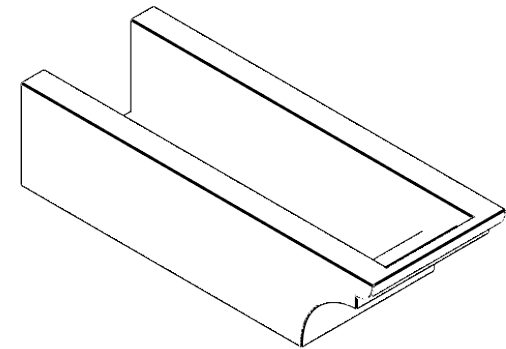

ITEM NUMBER: RFTURO060X04000X16000X004YOR00RCPR

6"W X 4"H X 16"L TIMBERTHANE ROUGH CEDAR YORKTOWN FAUX WOOD OPEN RAFTER TAIL, 4"L END, PRIMED TAN

SIDE PROFILE

FRONT PROFILE

ISOMETRIC

GENERATED DATE : 03/02/2023