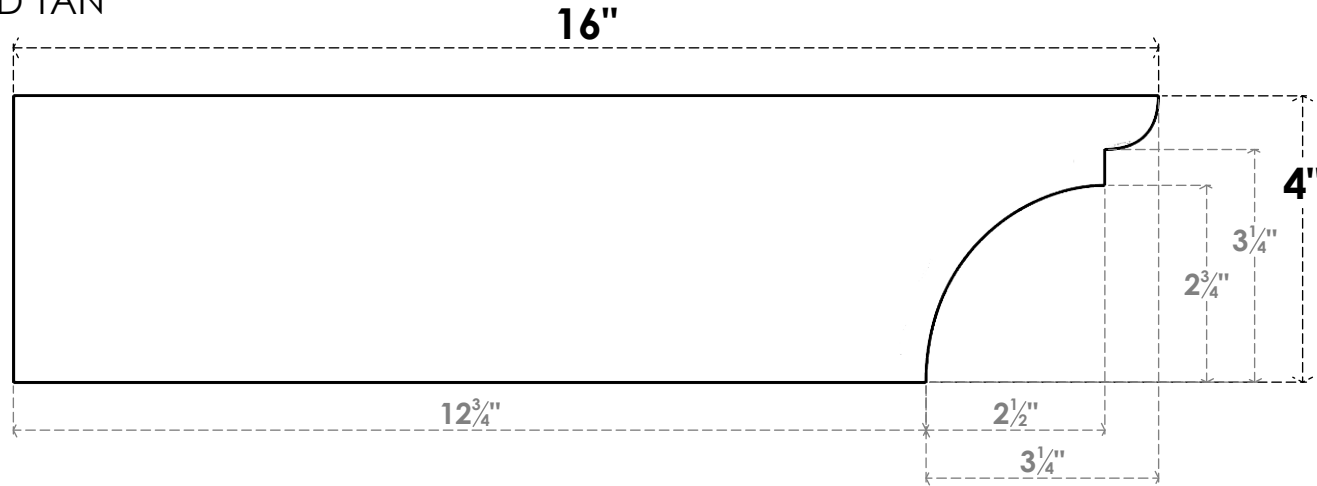

ITEM NUMBER: RFTURO060X04000X16000X004YOR00RCPR

6"W X 4"H X 16"L TIMBERTHANE ROUGH CEDAR YORKTOWN FAUX WOOD OPEN RAFTER TAIL, 4"L END, PRIMED TAN

SIDE PROFILE

FRONT PROFILE

ISOMETRIC

GENERATED DATE : 03/02/2023